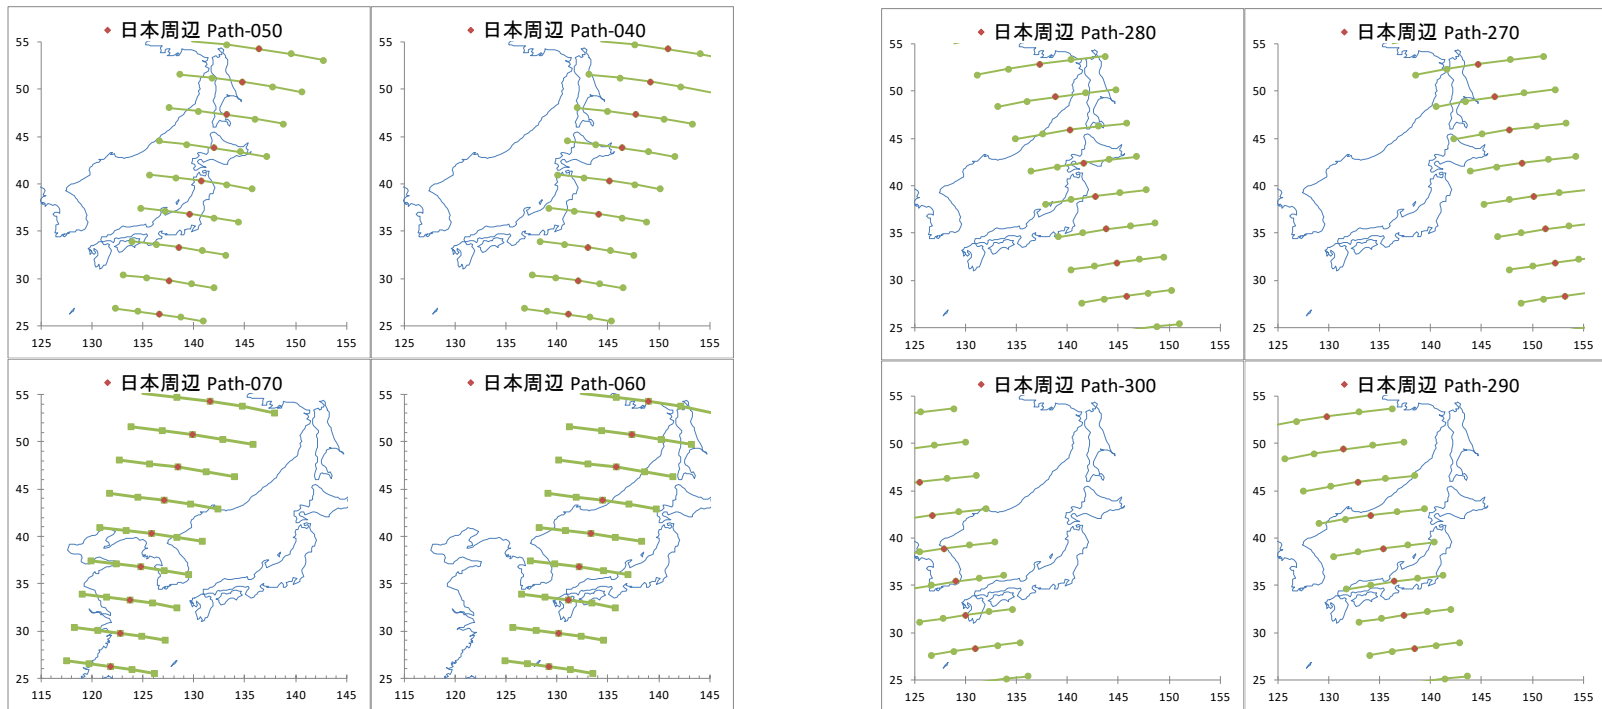

How to find data around Japan

● Case1 : Scene Product (1/2)

GC1SG1_201908010036G**03408**_1BSG_VNRDQ_1006.h5

↑ Path No. ↑ Scene No.

[Day time] Path No. 020 - 080
Scene No. 08 - 11

[Night time] Path No. 250 - 320
Scene No. 02 - 05

How to find data around Japan

● Case1 : Scene Product (2/2)

GC1SG1_201908010036G03408_1BSG_VNRDQ_1006.h5

↑
Scene No.

[Day time (Descending)]
Scene No. 08 - 11

[Night time (Ascending)]
Scene No. 02 - 05

How to find data around Japan

● Case2: Tile Product

GC1SG1_20190731D01D_T0528_L2SG_LST_Q_1000.h5

↑
Tile No. (vvhh)

Tile No.: vvhh
Latitude No.: 04 - 06
Longitude No.: 27 - 29